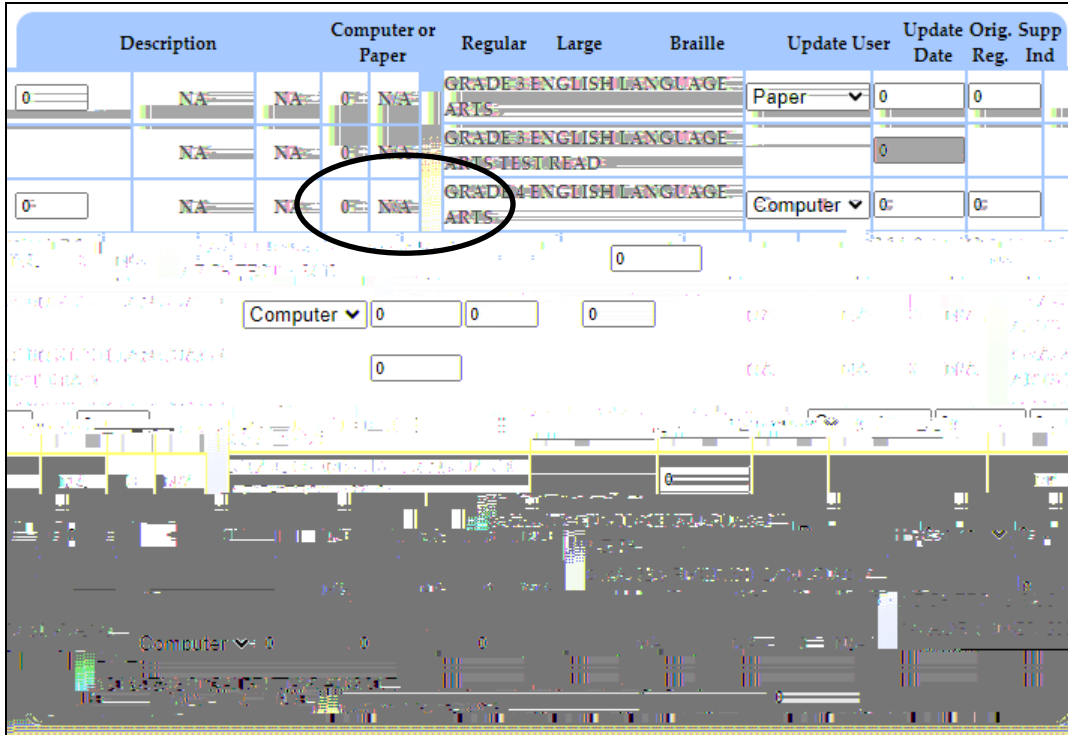

3. Select “Computer” or “Paper” format for the operational tests.

In Spring 2025, students in Grades 4, 5, 6 and 8 will be required to take the operational ELA, mathematics, and science tests via CBT. Grades 3 and 7 may also participate in CBT; schools will still be able to select computer or paper for these grades in the drop-down menus. The default is computer for Grades 4, 5, 6 and 8. Schools will not be able to select paper for Grades 4, 5, 6 and 8 for ELA, mathematics, or science in the drop-down menus. Enter the number of students to be tested, whether computer or paper.

4. Request “Test Read” copies.

ies for each grade. When placing requests, enter the total number of students who have the accommodation of Test Read and will test on paper or with the Read Aloud (by human) accommodation on computer. When placing requests for the mathematics tests and science tests, a13 (e.-0q401